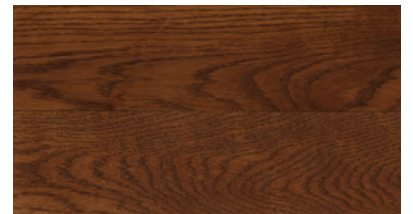

AMERICAN SERIES

Solid Plank

Oak
Amber

Oak
Brandy

Cherry

Hickory

Maple

Oak
Mink

Width: Various 2¼ - 5

Length: Random

Thick: ¾"

Semi Gloss Finish (level 45)

Aluminum Oxide UV Cured

15 Year Wear Through Finish Warranty