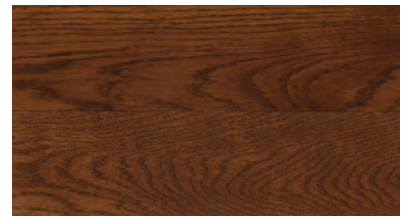

## Solid Plank

Oak  
Amber

Oak  
Brandy

Cherry

Hickory

Maple

Oak  
Mink

Red  
Oak

## Dimensions

Width: Various 2¼ - 5

Length: Random

Thick: ¾"

Semi Gloss Finish (level 45)

Aluminum Oxide UV Cured

15 Year Wear Through Finish Warranty