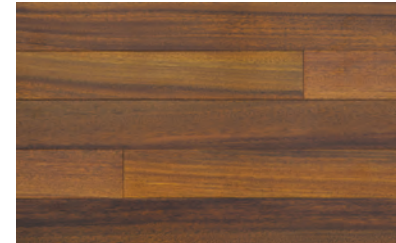

DESIGNER SERIES

Exotic Solids

Asian Walnut

Baltic

Asian Rosewood

African Ipe

Asian Tigerwood

Zebrawood

Width: 3 5/8
Length: Random
Thick: 3/4"
Semi Gloss Finish (level 45)
Aluminum Oxide UV Cured
10 Year Wear Through Finish Warranty