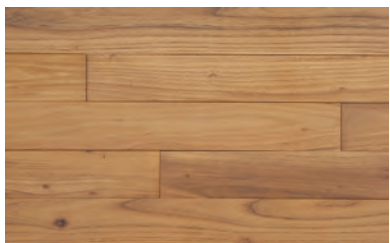

DESIGNER SERIES

Exotic Solids

Asian Walnut

Baltic

Asian Rosewood

African Ipe

Asian Tigerwood

Zebrawood

Width: 3 5/8"
Length: Random
Thick: 3/4"
Semi Gloss Finish (level 45)
Aluminum Oxide UV Cured
10 Year Wear Through Finish Warranty