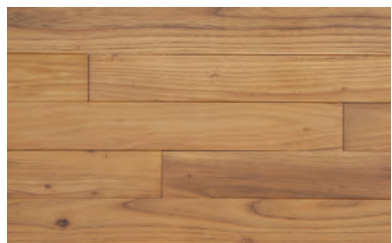

DESIGNER SERIES

Exotic Solids

Asian Walnut

Baltic

Asian Rosewood

African Ipe

Asian Tigerwood

Zebrawood

Width: 3 5/8
Length: Random
Thick: 3/4"
Semi Gloss Finish (level 45)
Aluminum Oxide UV Cured
10 Year Wear Through Finish Warranty