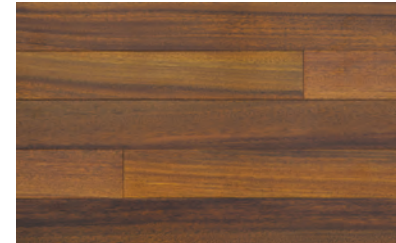

DESIGNER SERIES

Exotic Solids

Asian Walnut

Baltic

Asian Rosewood

African Ipe

Asian Tigerwood

Zebrawood

Width: 3 5/8"
Length: Random
Thick: 3/4"
Semi Gloss Finish (level 45)
Aluminum Oxide UV Cured
10 Year Wear Through Finish Warranty